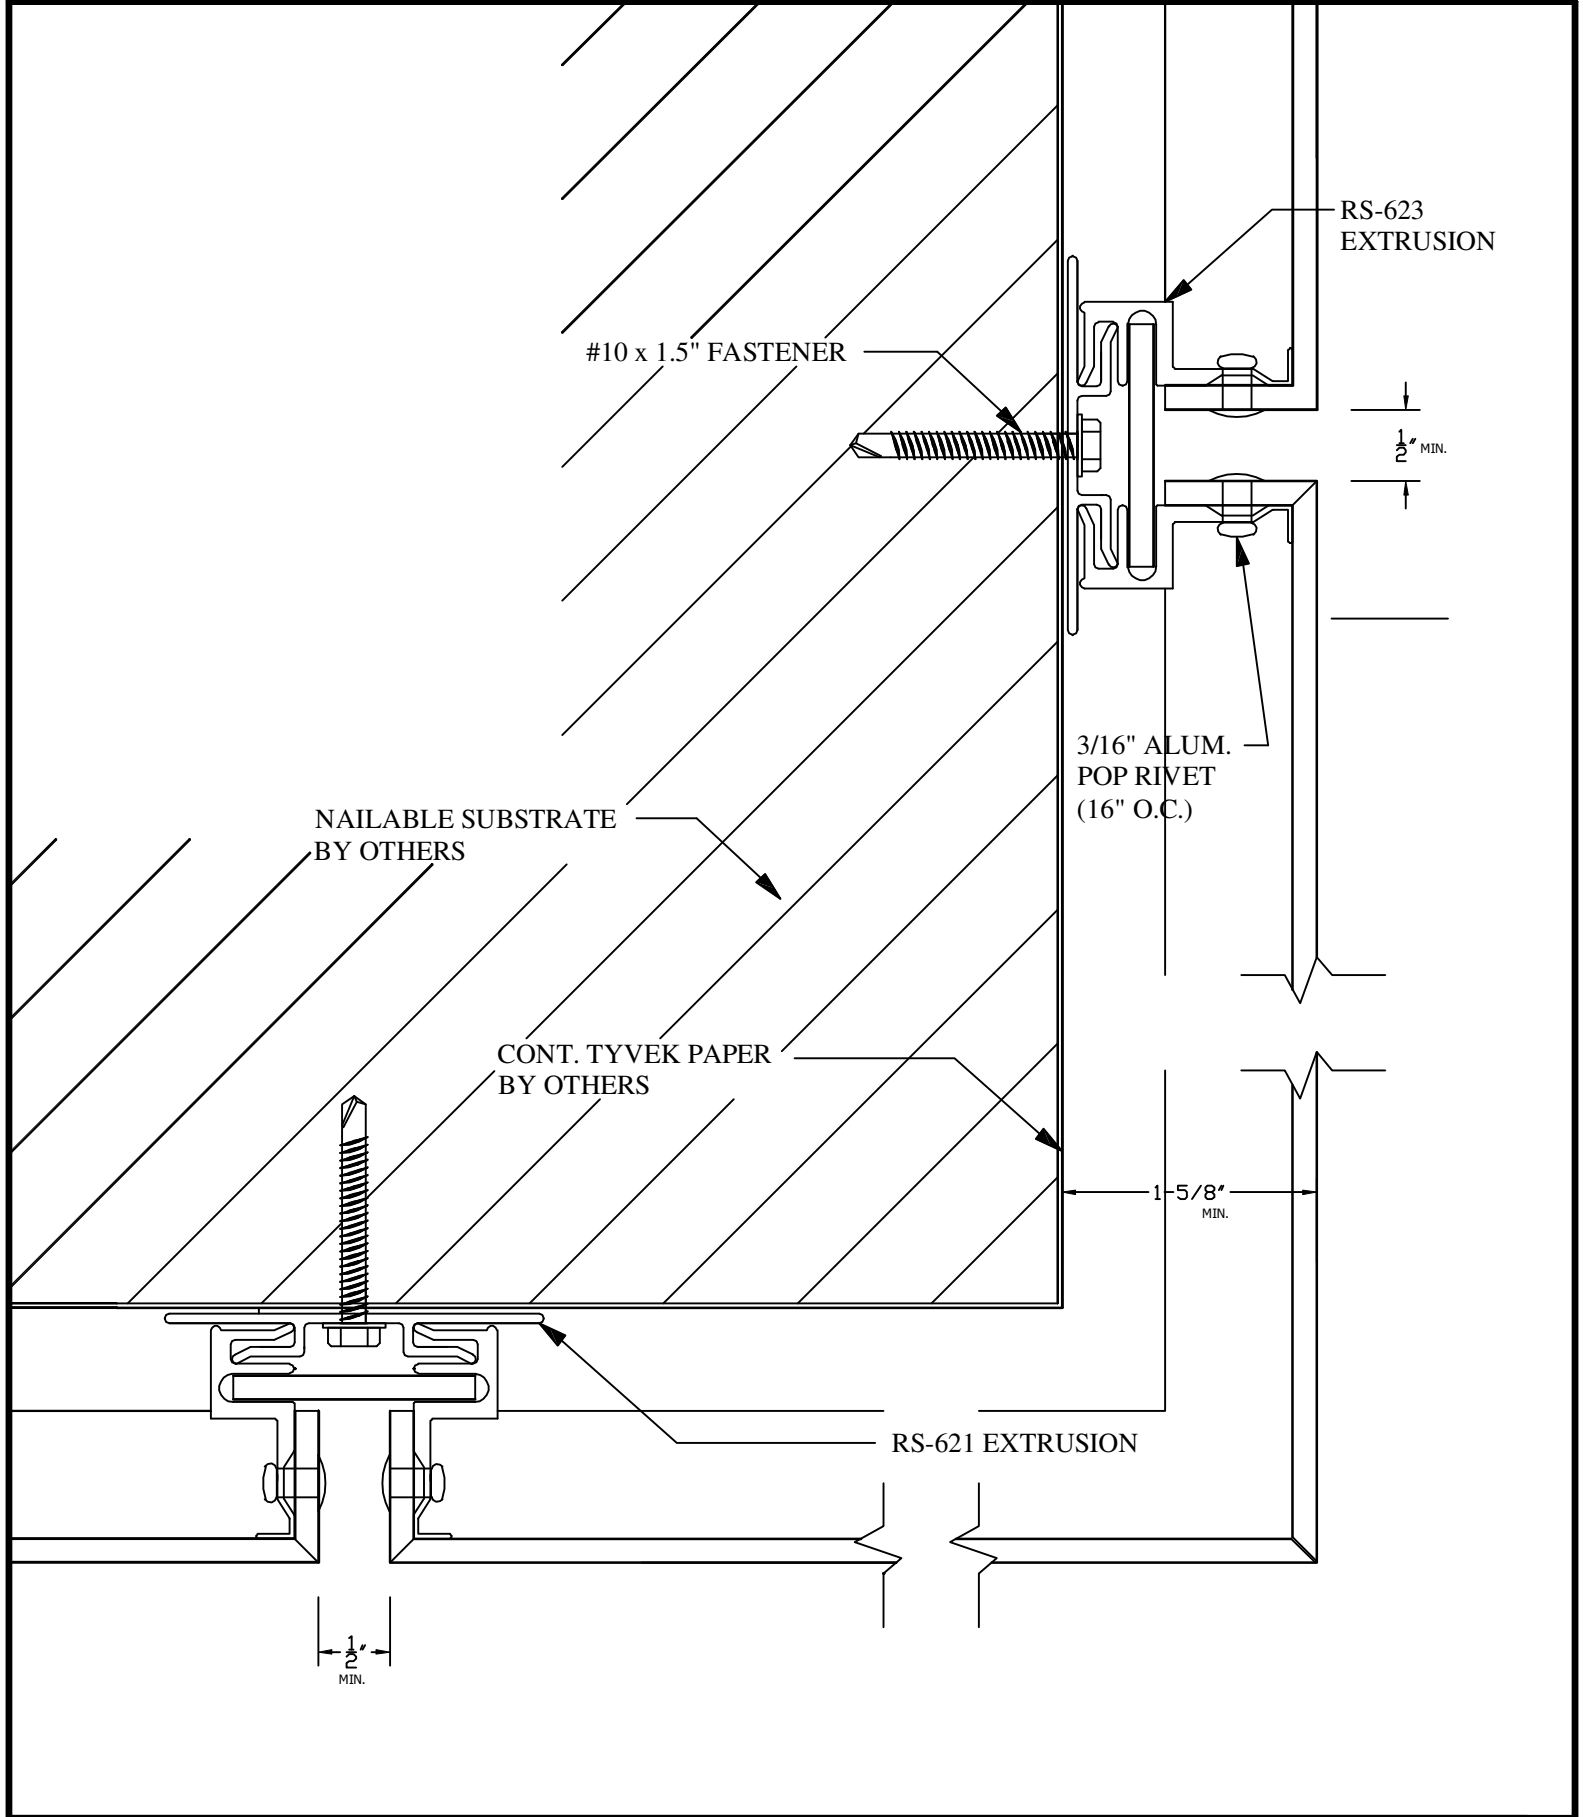

ELEVATION

SCALE: NTS

RS-175 RAINSCREEN SYSTEM

TYPICAL BASE DETAIL

SCALE: NTS

RS-175 RAINSCREEN SYSTEM

INSIDE CORNER DETAIL

HORIZONTAL JOINT DETAIL

SCALE: NTS

RS-175 RAINSCREEN SYSTEM

OUTSIDE CORNER DETAIL

VERTICAL JOINT DETAIL

WINDOW TERMINATION DETAIL