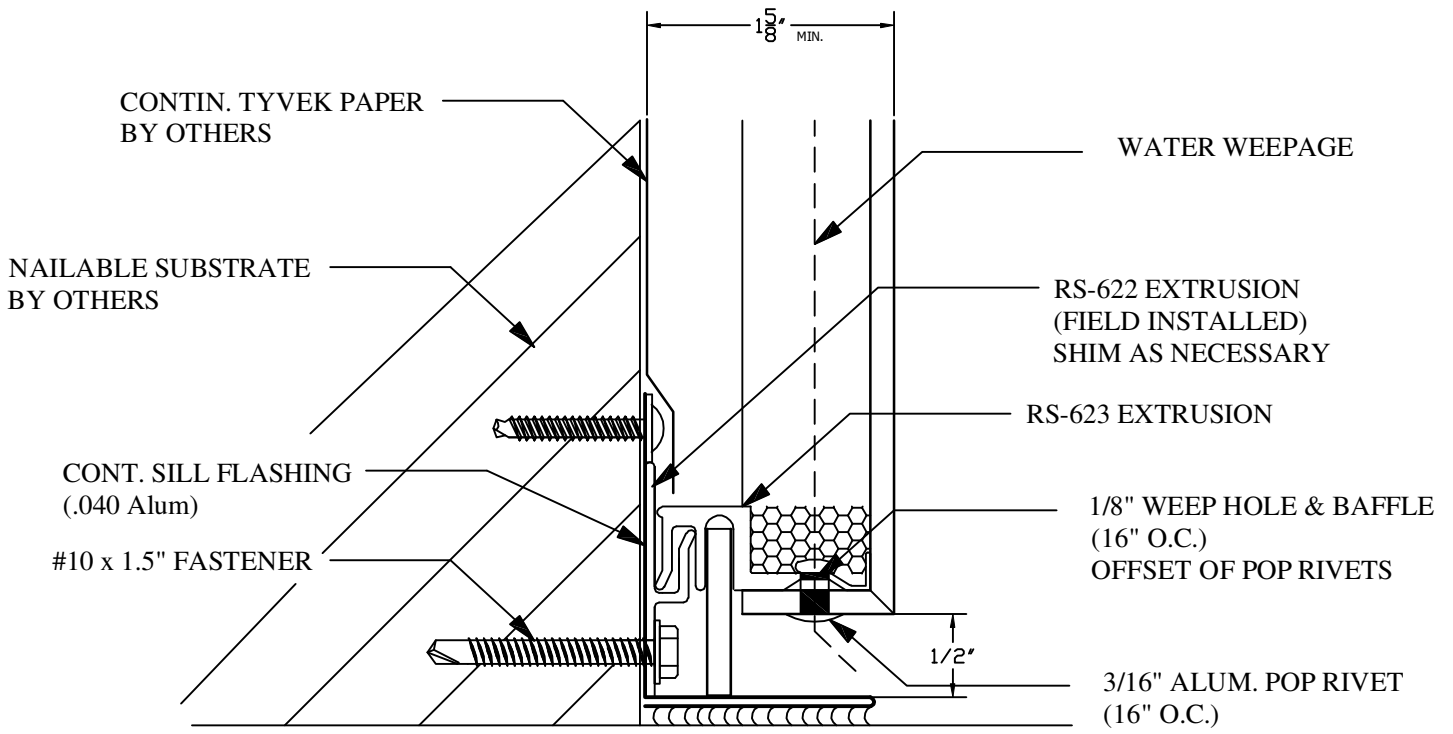

ELEVATION

SCALE: NTS

RS-175 RAINSCREEN SYSTEM

TYPICAL BASE DETAIL

SCALE: NTS

RS-175 RAINSCREEN SYSTEM

INSIDE CORNER DETAIL

HORIZONTAL JOINT DETAIL

SCALE: NTS

RS-175 RAINSCREEN SYSTEM

OUTSIDE CORNER DETAIL

VERTICAL JOINT DETAIL

WINDOW TERMINATION DETAIL