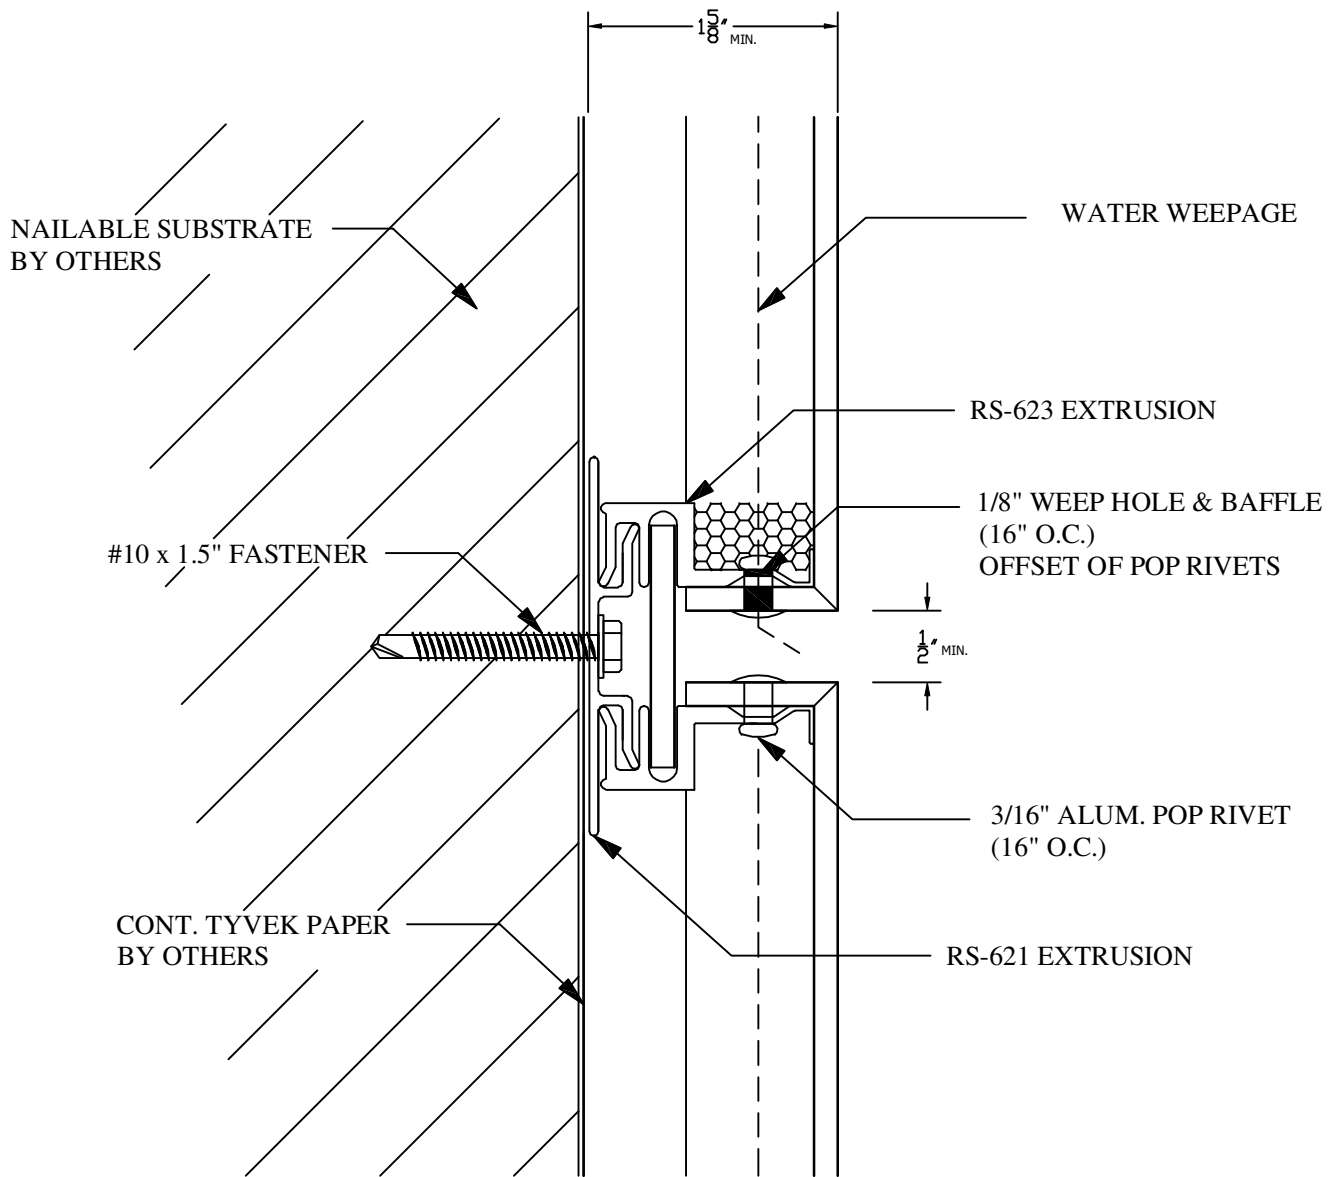

ELEVATION

SCALE: NTS

RS-175 RAINSCREEN SYSTEM

TYPICAL BASE DETAIL

SCALE: NTS

RS-175 RAINSCREEN SYSTEM

INSIDE CORNER DETAIL

HORIZONTAL JOINT DETAIL

SCALE: NTS

RS-175 RAINSCREEN SYSTEM

OUTSIDE CORNER DETAIL

VERTICAL JOINT DETAIL

WINDOW TERMINATION DETAIL