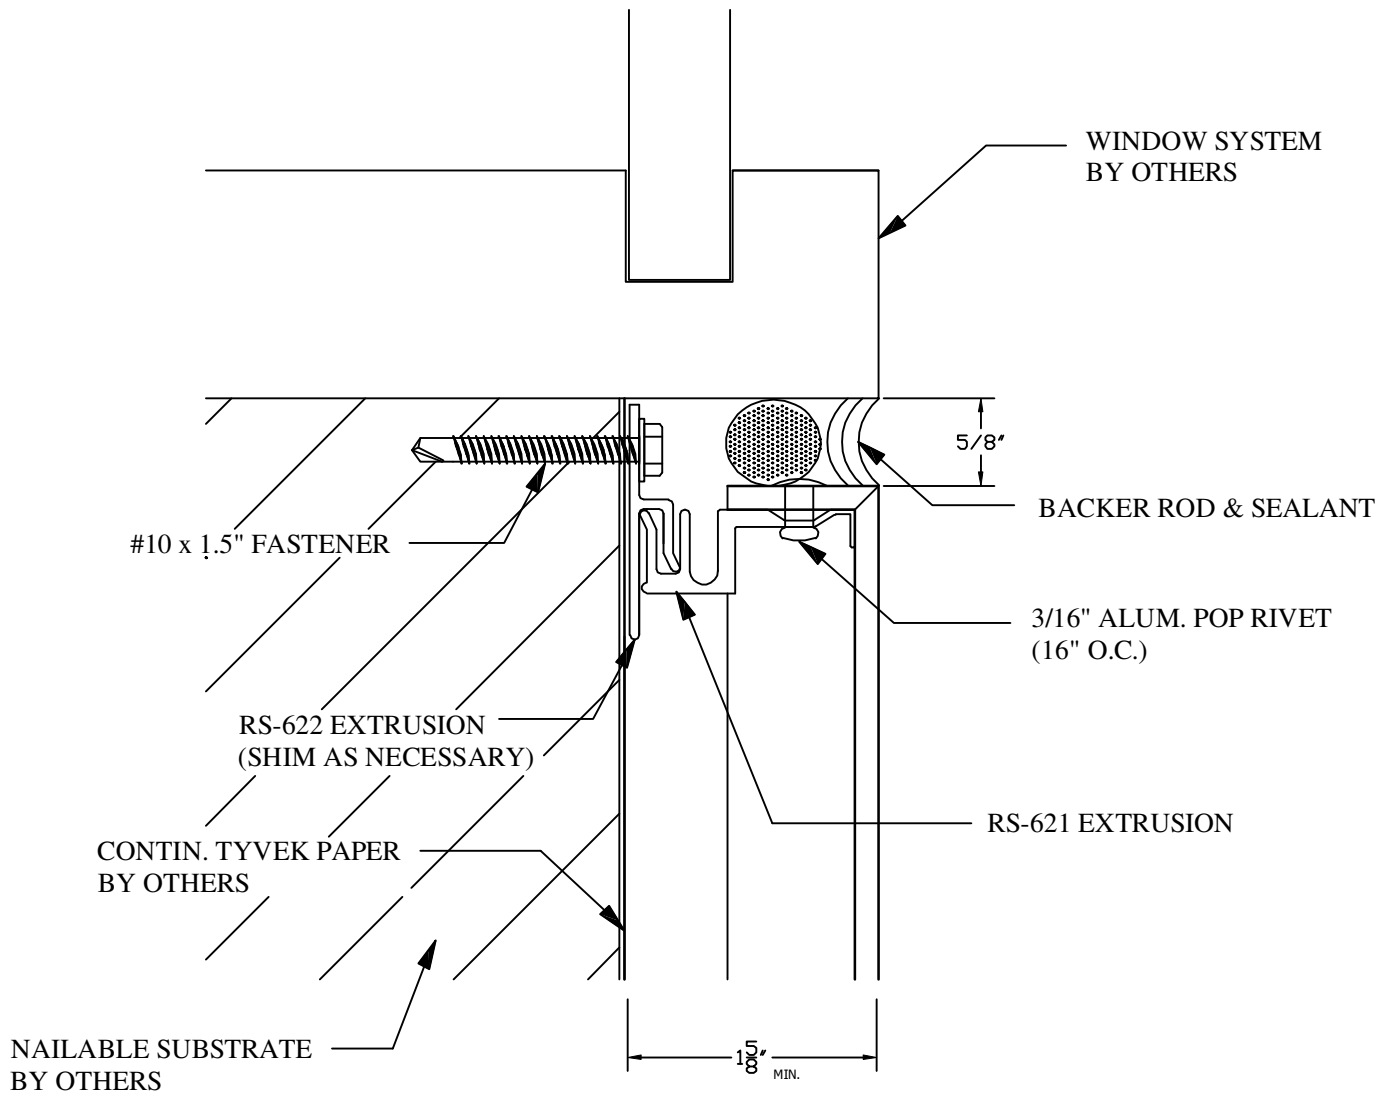

ELEVATION

SCALE: NTS

RS-175 RAINSCREEN SYSTEM

TYPICAL BASE DETAIL

SCALE: NTS

RS-175 RAINSCREEN SYSTEM

INSIDE CORNER DETAIL

HORIZONTAL JOINT DETAIL

SCALE: NTS

RS-175 RAINSCREEN SYSTEM

OUTSIDE CORNER DETAIL

VERTICAL JOINT DETAIL

WINDOW TERMINATION DETAIL