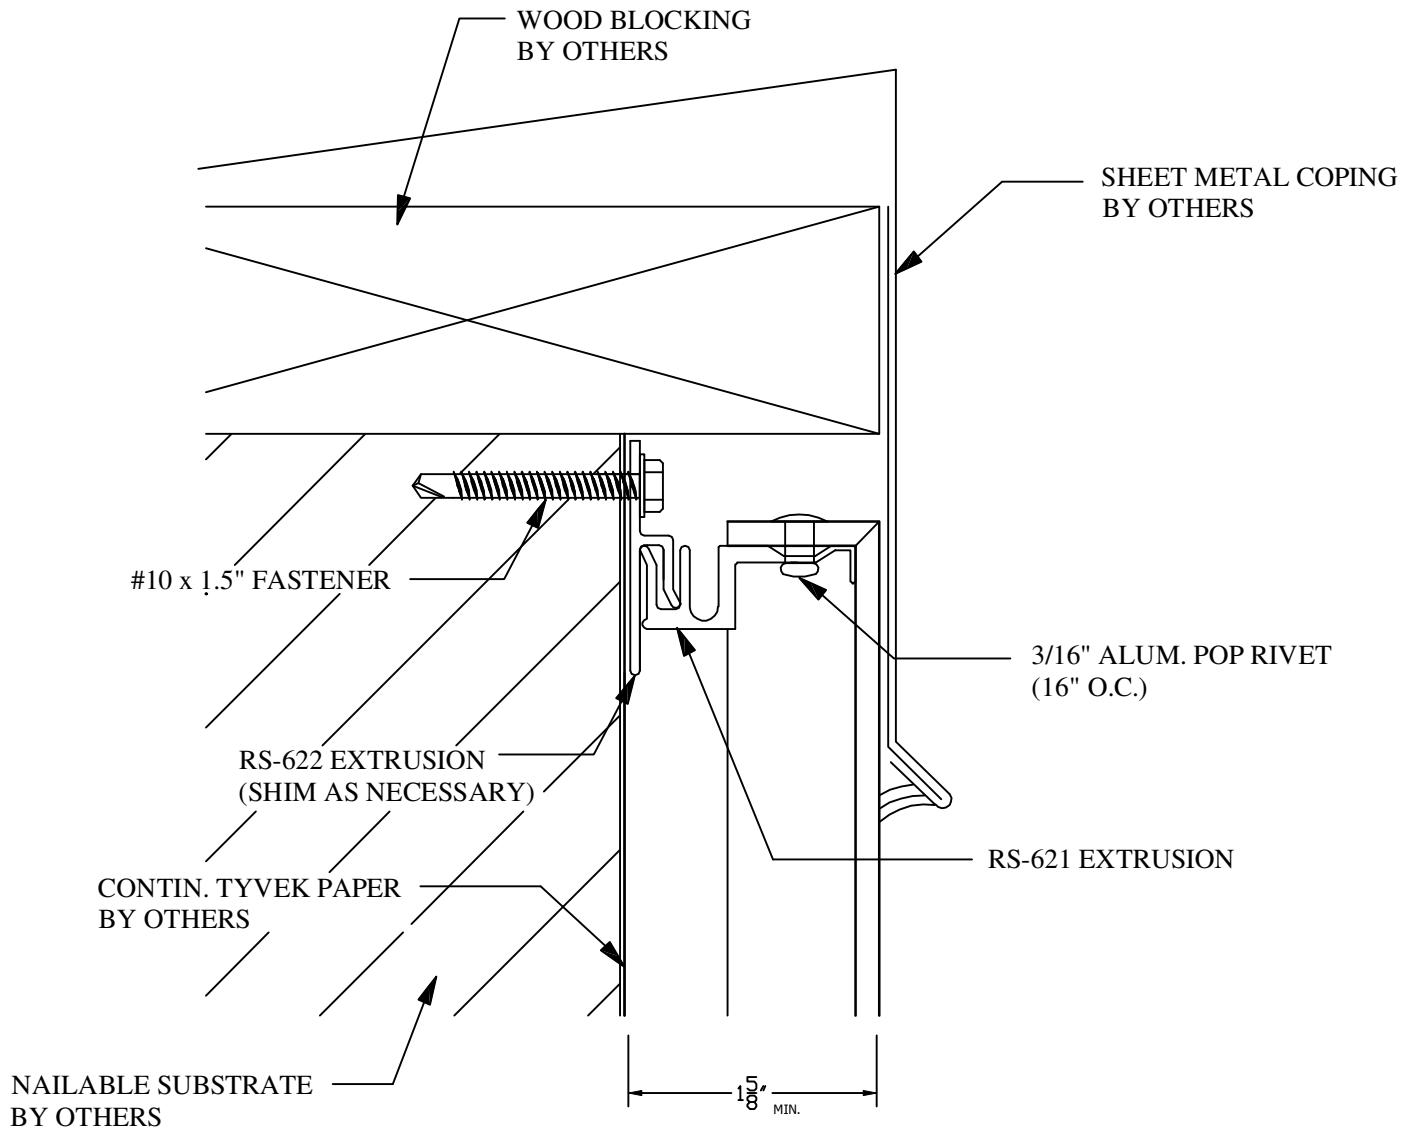

ELEVATION

SCALE: NTS

RS-175 RAINSCREEN SYSTEM

TYPICAL BASE DETAIL

SCALE: NTS

RS-175 RAINSCREEN SYSTEM

INSIDE CORNER DETAIL

HORIZONTAL JOINT DETAIL

SCALE: NTS

RS-175 RAINSCREEN SYSTEM

OUTSIDE CORNER DETAIL

VERTICAL JOINT DETAIL

WINDOW TERMINATION DETAIL