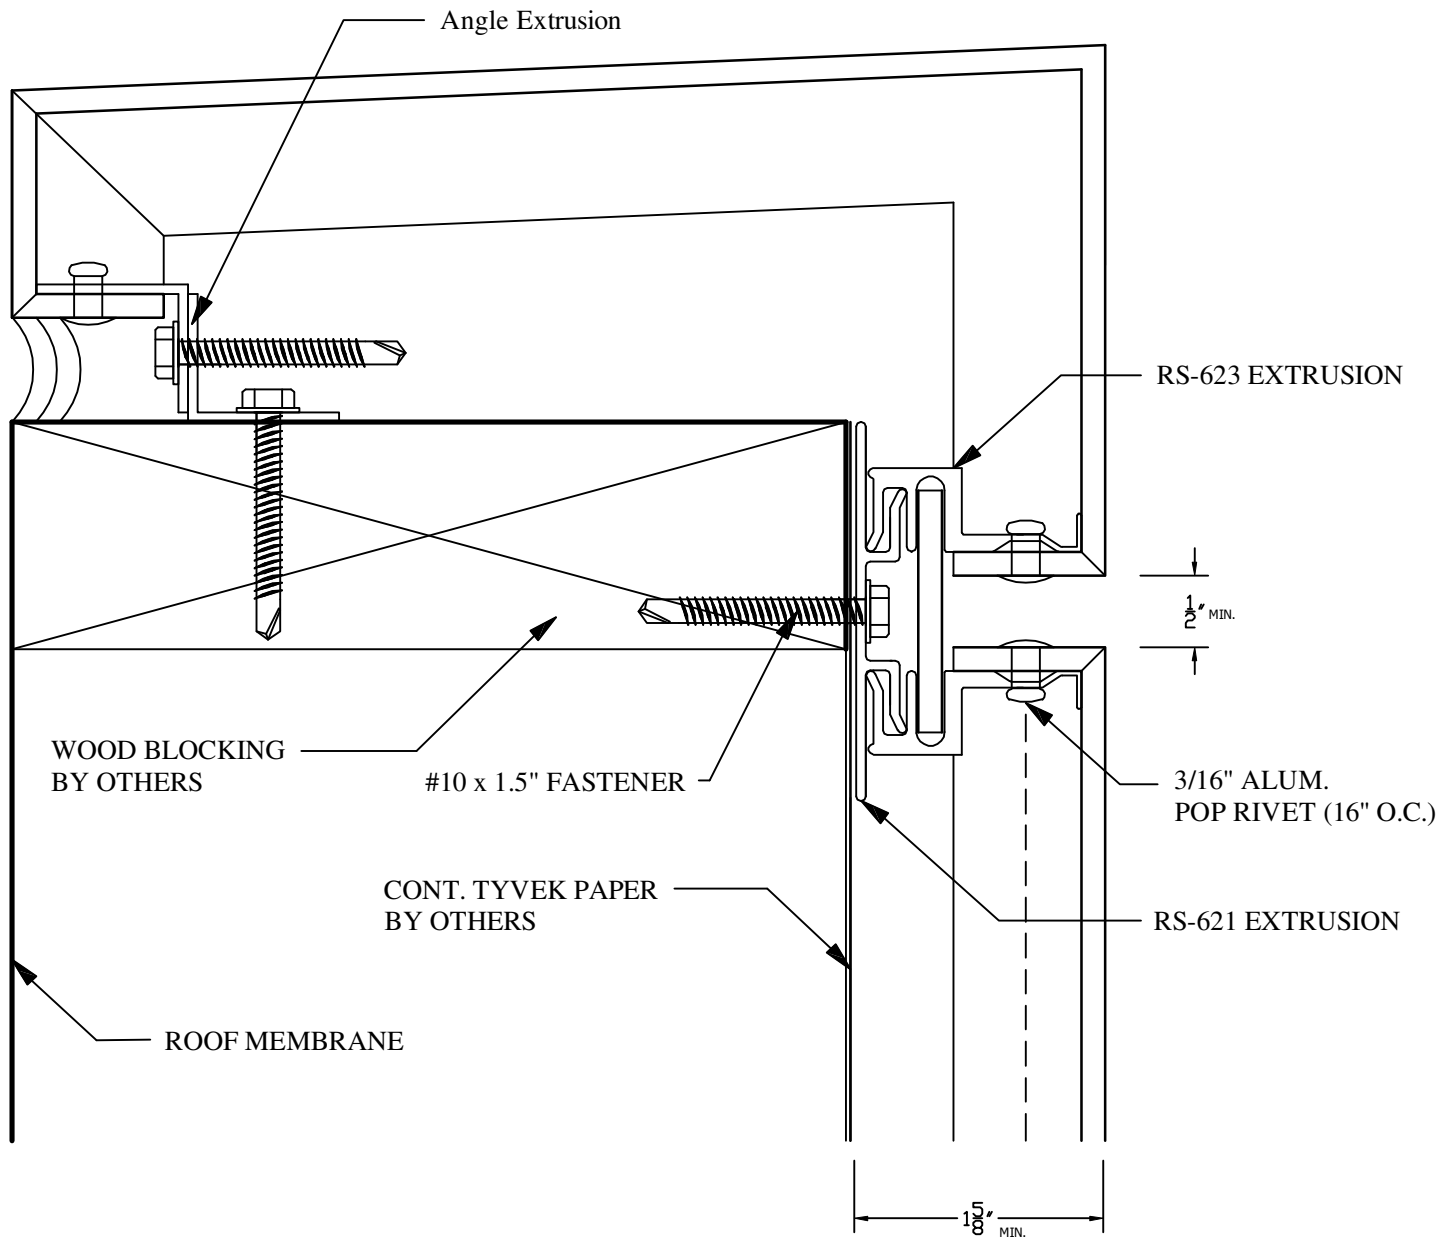

ELEVATION

SCALE: NTS

RS-175 RAINSCREEN SYSTEM

TYPICAL BASE DETAIL

SCALE: NTS

RS-175 RAINSCREEN SYSTEM

INSIDE CORNER DETAIL

HORIZONTAL JOINT DETAIL

SCALE: NTS

RS-175 RAINSCREEN SYSTEM

OUTSIDE CORNER DETAIL

VERTICAL JOINT DETAIL

WINDOW TERMINATION DETAIL