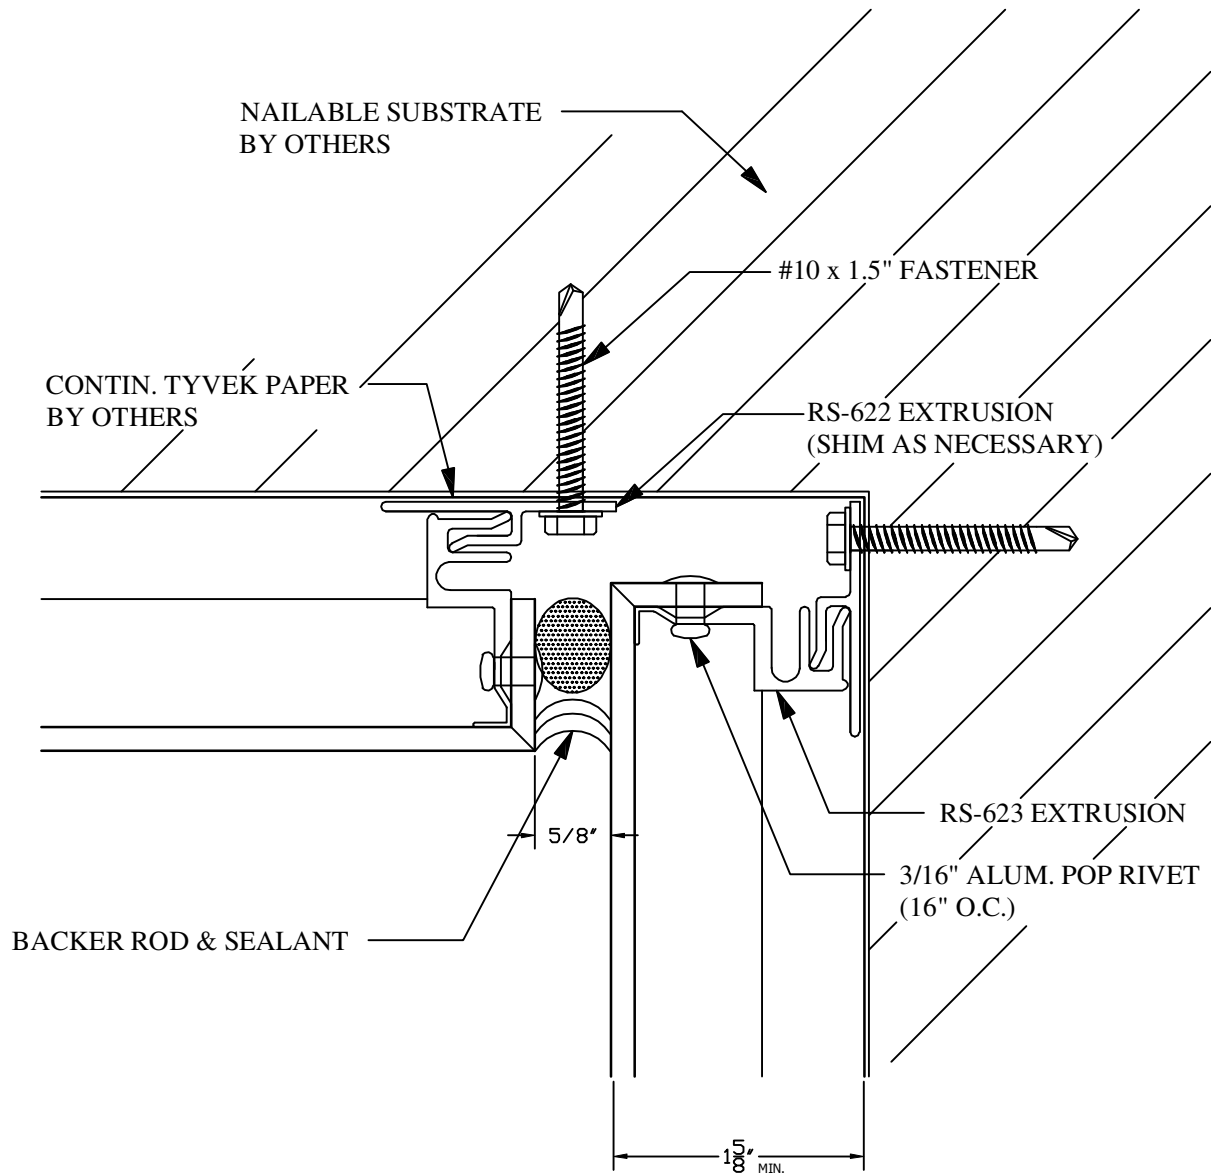

ELEVATION

SCALE: NTS

RS-175 RAINSCREEN SYSTEM

TYPICAL BASE DETAIL

SCALE: NTS

RS-175 RAINSCREEN SYSTEM

INSIDE CORNER DETAIL

HORIZONTAL JOINT DETAIL

SCALE: NTS

RS-175 RAINSCREEN SYSTEM

OUTSIDE CORNER DETAIL

VERTICAL JOINT DETAIL

WINDOW TERMINATION DETAIL