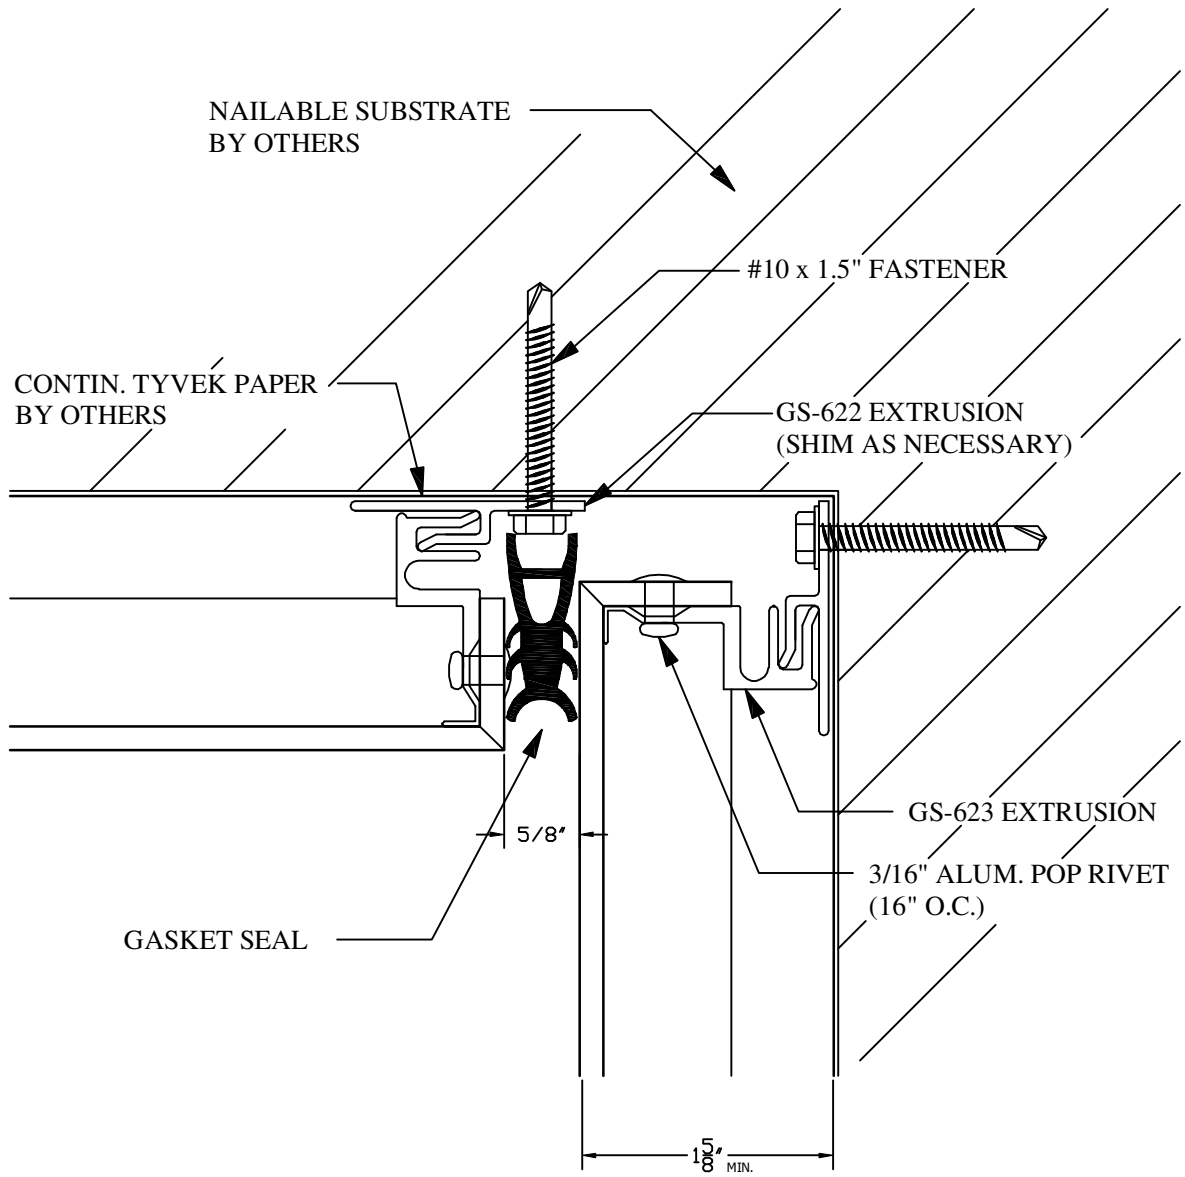

ELEVATION

2555 Delta Road
Brogue, PA 17309

www.riversupplyinc.com

Phone: 717-927-1555

SCALE: NTS

GS-175 GASKET JOINT

INSIDE CORNER DETAIL

SCALE: NTS

GS-175 GASKET JOINT

HORIZONTAL JOINT DETAIL

SCALE: NTS

GS-175 GASKET JOINT

OUTSIDE CORNER DETAIL

VERTICAL JOINT DETAIL