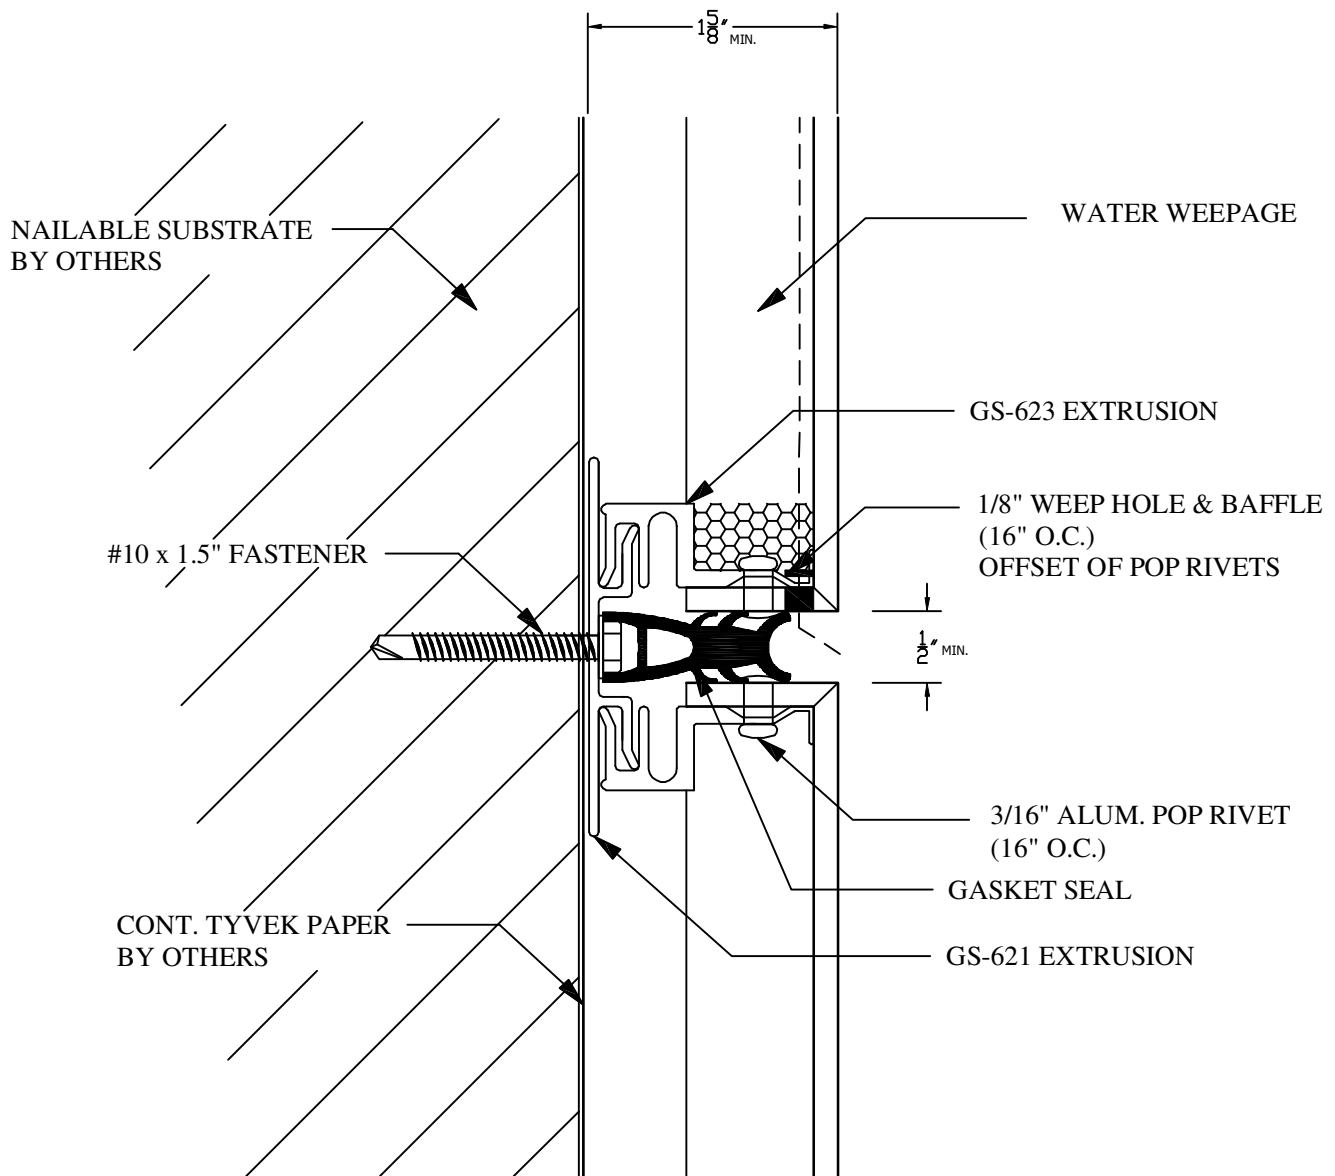

ELEVATION

2555 Delta Road
Brogue, PA 17309

www.riversupplyinc.com

Phone: 717-927-1555

SCALE: NTS

GS-175 GASKET JOINT

INSIDE CORNER DETAIL

SCALE: NTS

GS-175 GASKET JOINT

HORIZONTAL JOINT DETAIL

SCALE: NTS

GS-175 GASKET JOINT

OUTSIDE CORNER DETAIL

VERTICAL JOINT DETAIL