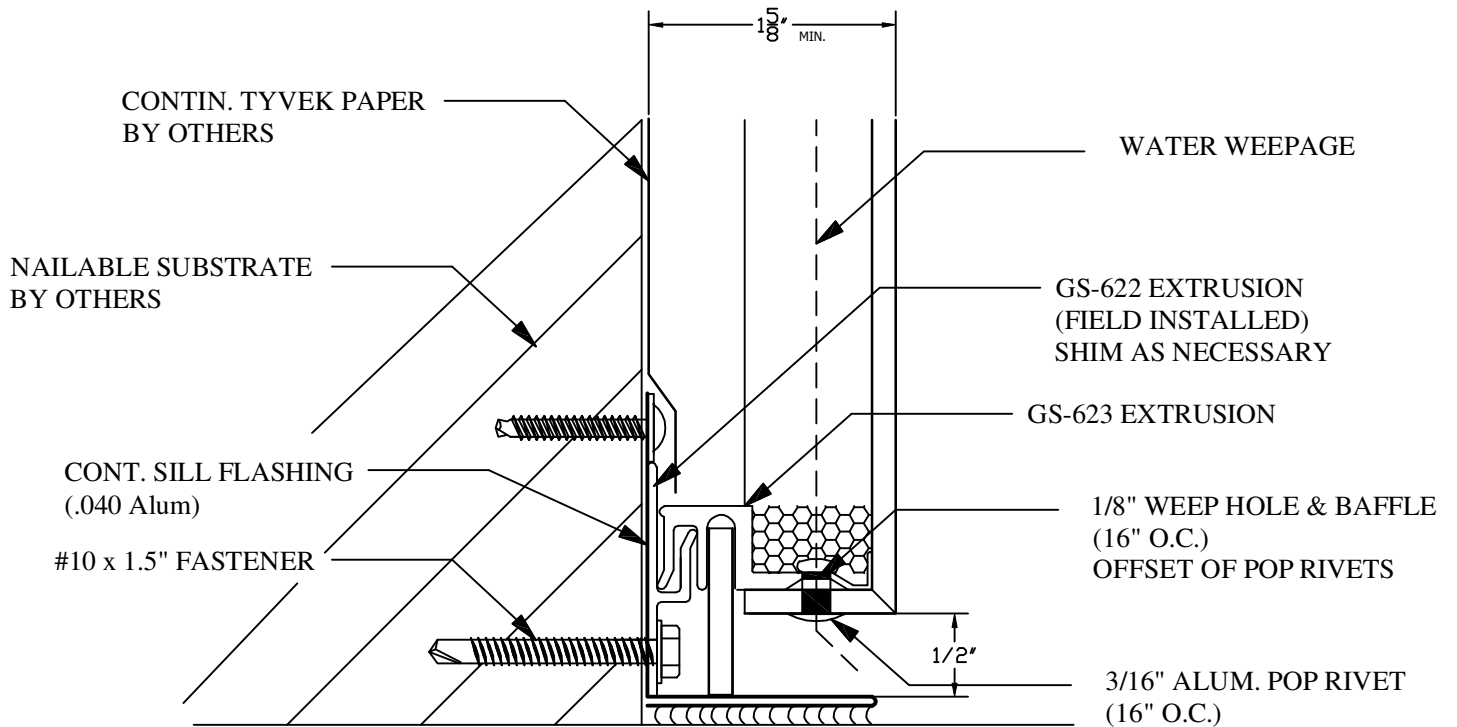

ELEVATION

2555 Delta Road
Brogue, PA 17309

www.riversupplyinc.com

Phone: 717-927-1555

SCALE: NTS

GS-175 GASKET JOINT

INSIDE CORNER DETAIL

SCALE: NTS

GS-175 GASKET JOINT

HORIZONTAL JOINT DETAIL

SCALE: NTS

GS-175 GASKET JOINT

OUTSIDE CORNER DETAIL

VERTICAL JOINT DETAIL