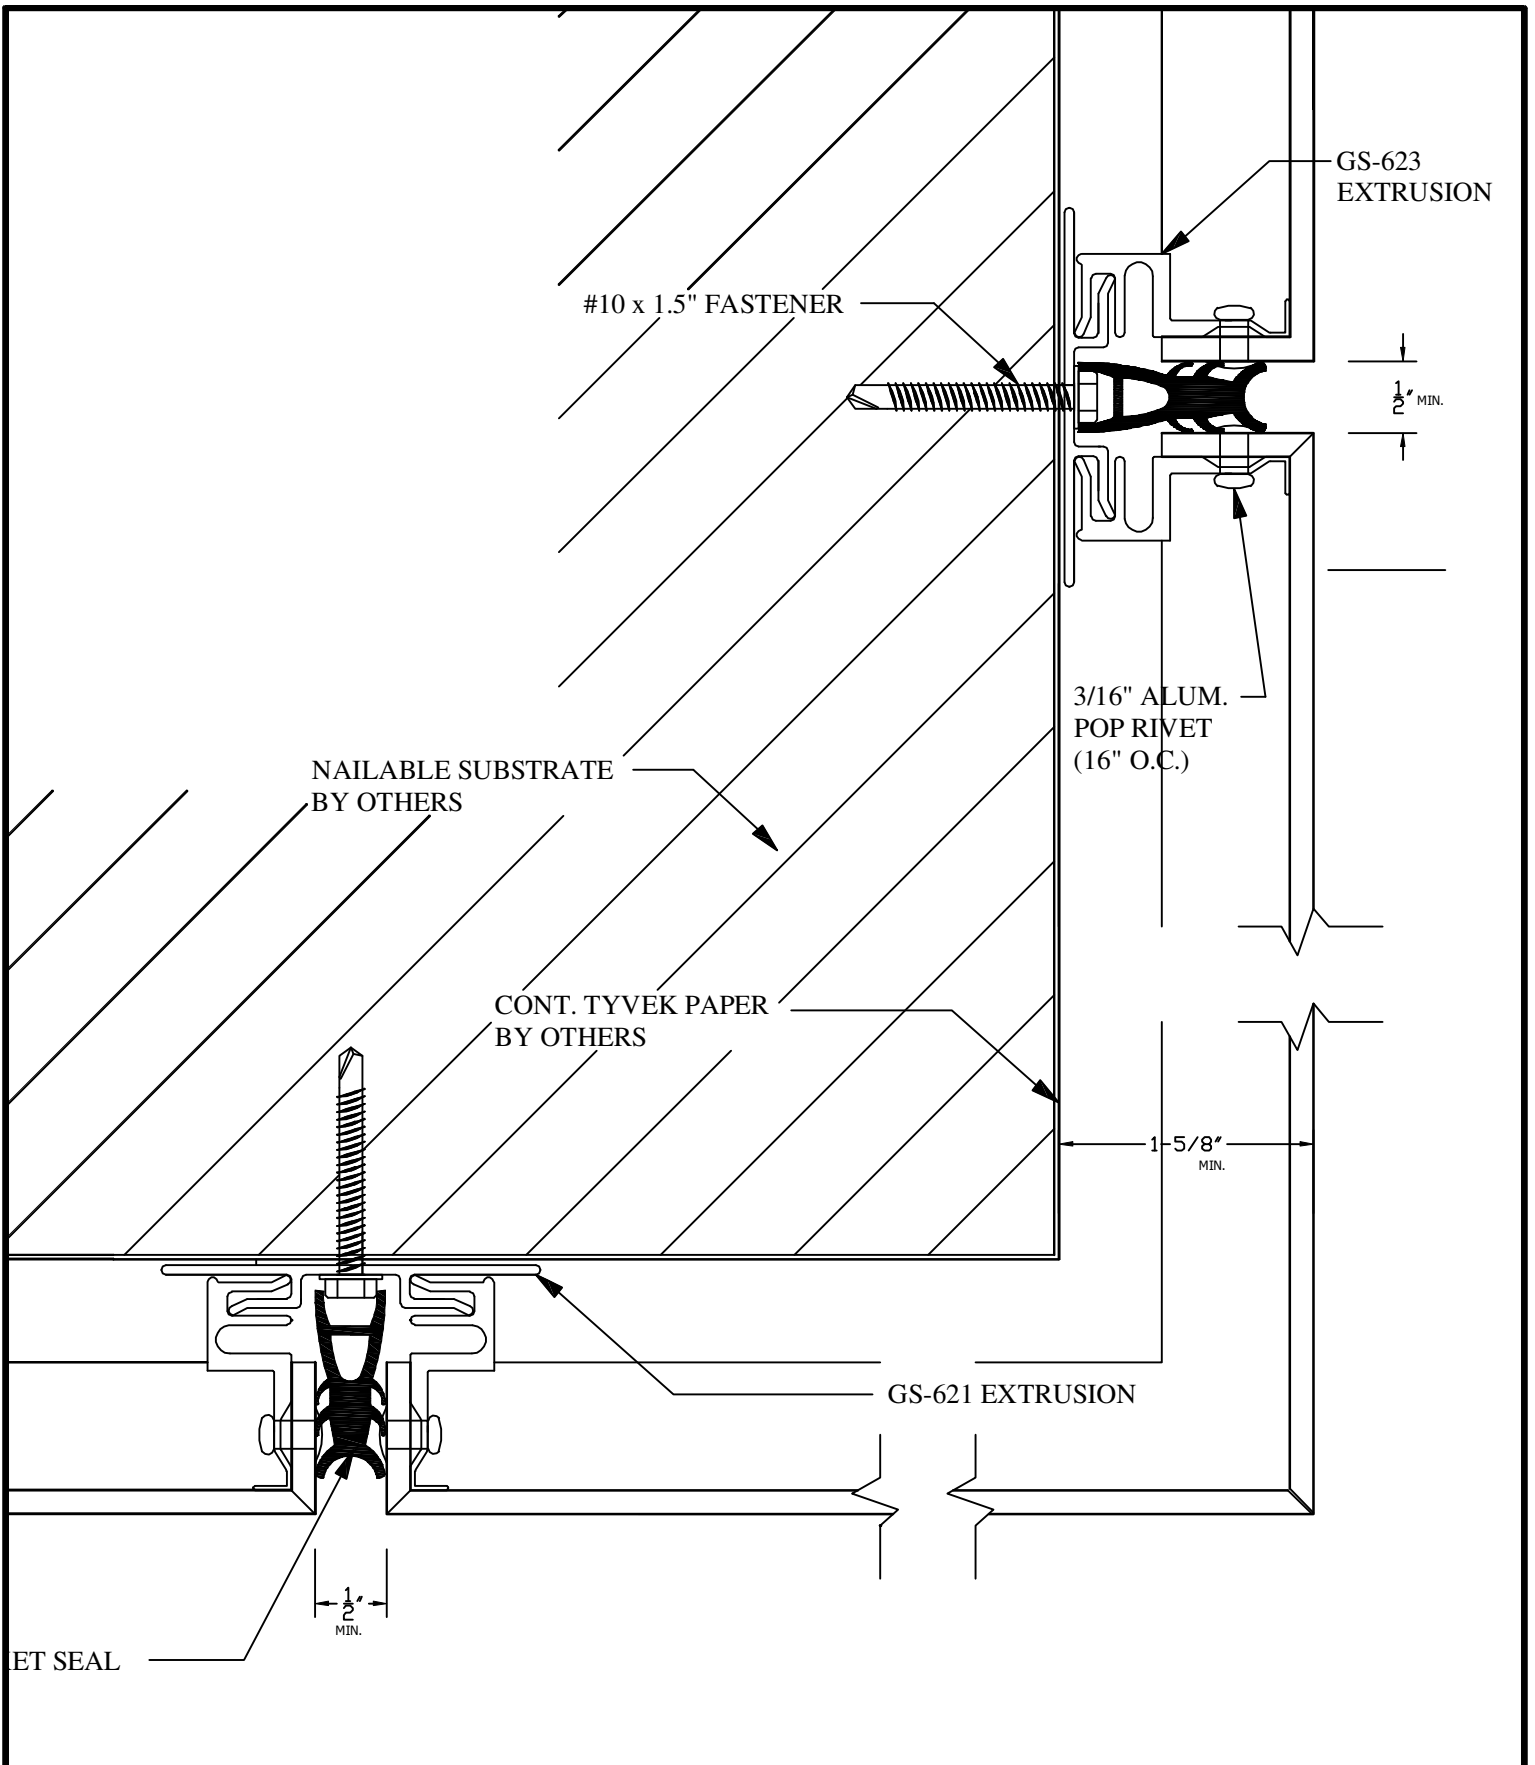

ELEVATION

2555 Delta Road
Brogue, PA 17309

www.riversupplyinc.com

Phone: 717-927-1555

SCALE: NTS

GS-175 GASKET JOINT

INSIDE CORNER DETAIL

SCALE: NTS

GS-175 GASKET JOINT

HORIZONTAL JOINT DETAIL

SCALE: NTS

GS-175 GASKET JOINT

OUTSIDE CORNER DETAIL

VERTICAL JOINT DETAIL